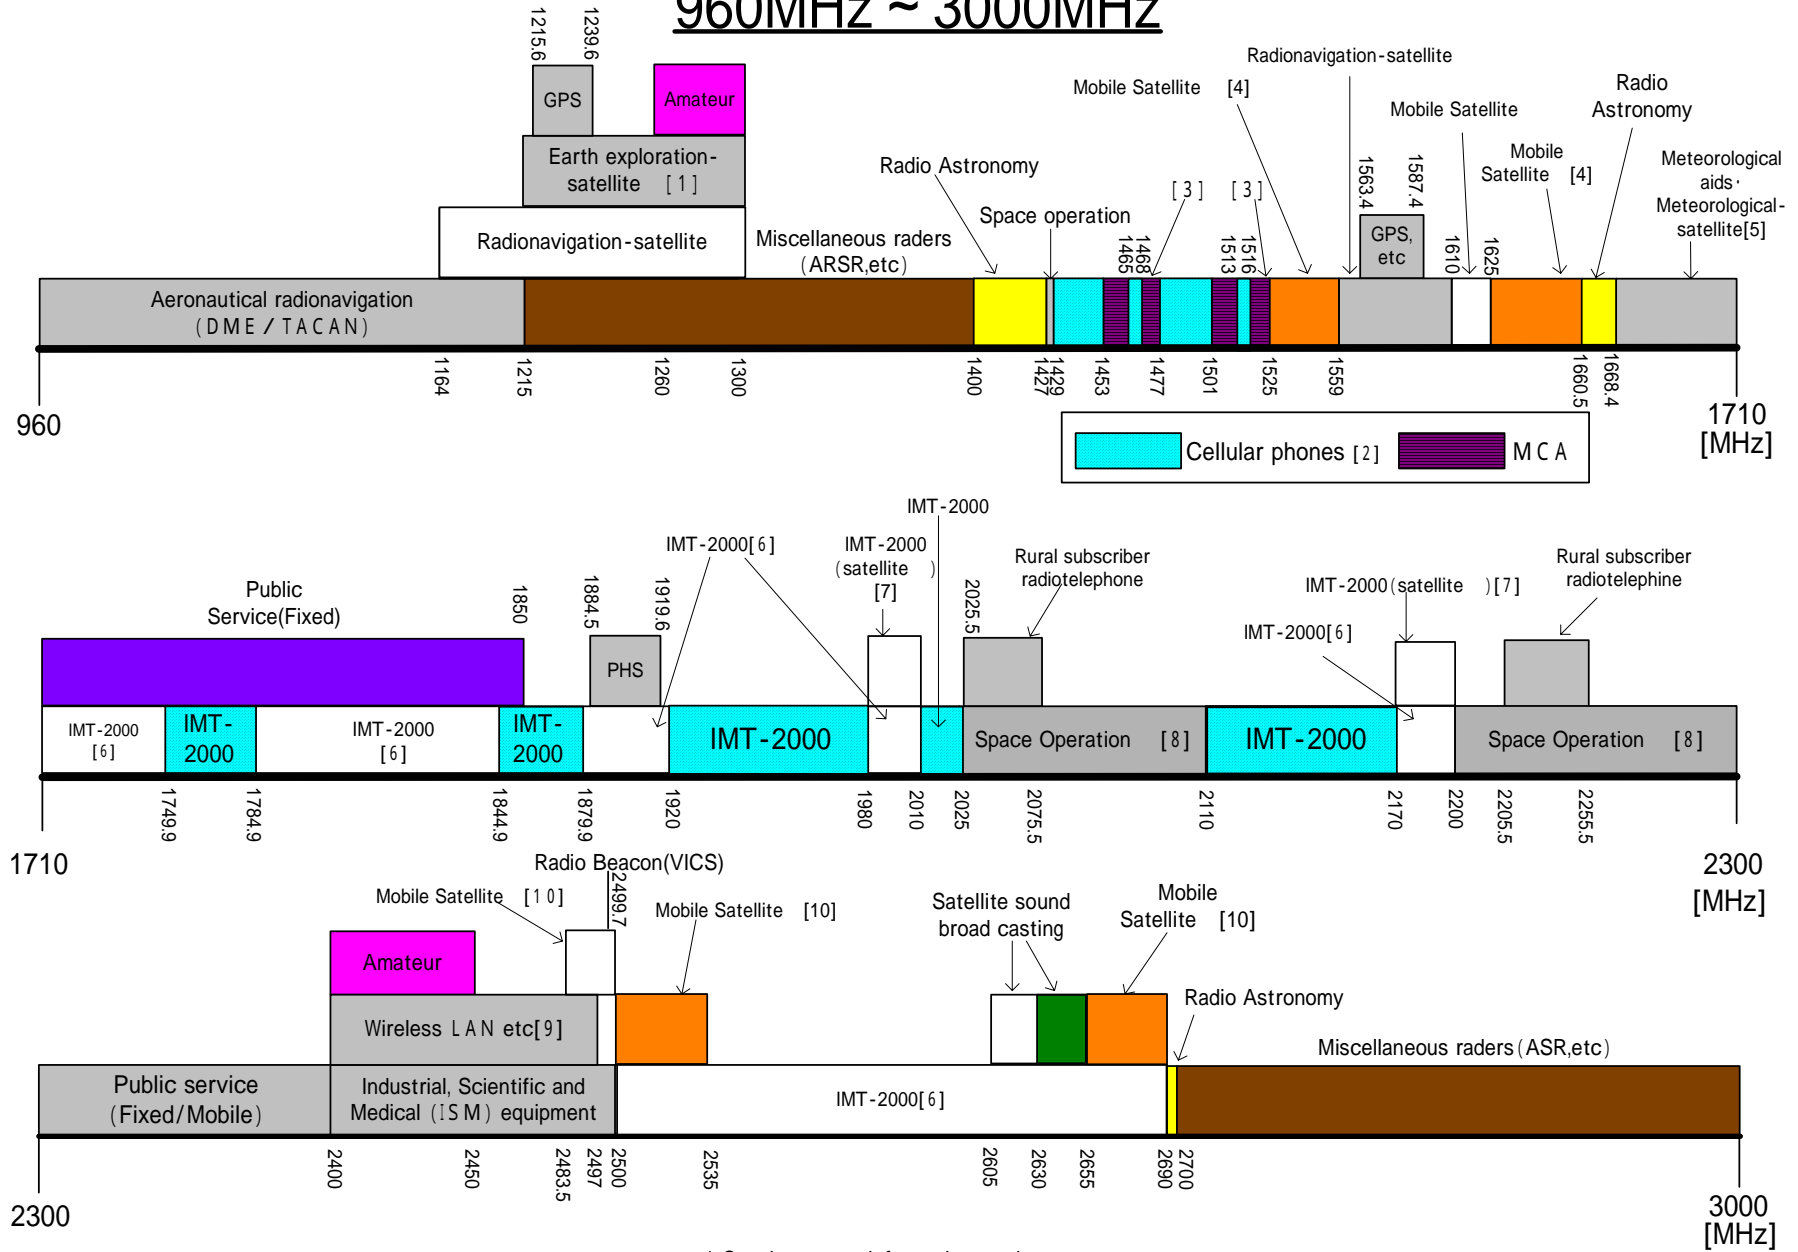

960MHz ~ 3000MHz

* Supplementary information on the next page

Supplementary information on situation of spectrum use

[960 - 3000MHz]

Number	Frequency Band (MHz)	主な用途
[1]	1215 - 1300	Used for the land surveillance satellite, etc.
[2]	1429 - 1453、1465 - 1468、 1477 - 1501、1513 - 1516	Cellular phones
[3]	1468 - 1477、1516 - 1525	The use of this frequency band by MCA is allowed only until 30 September 2007.
[4]	1525 - 1559、1610 - 1660.5	Mobile satellite communication service by INMARSAT, etc.
[5]	1668.4 - 1700	Data transmission for the meteorological satellites and radio sondes
[6]	1710 - 2025、2110 - 2200、 2500 - 2690	Frequency bands identified for use for the terrestrial component of IMT-2000. Used for IMT-2000 (single wave system) in the 2010-2025 MHz band. Used for IMT-2000 (two-wave system) in the 1749.9 - 1784.9MHz/1844.9 - 1879.9MHz, 1920 - 1980MHz/2110 - 2170MHz bands.
[7]	1980 - 2010、2170 - 2200	Frequency bands identified for use for the satellite component of IMT-2000.
[8]	2025 - 2110、2200 - 2300	Satellite control and rocket tracking
[9]	2400 - 2483.5、2471 - 2497	Unlicensed Low-Power Data Communication System such as wireless LANs. Mobile Terminal Identification (2400 - 2483.5MHz)
[10]	2483.5 - 2535、2655 - 2690	Mobile satellite communication services.