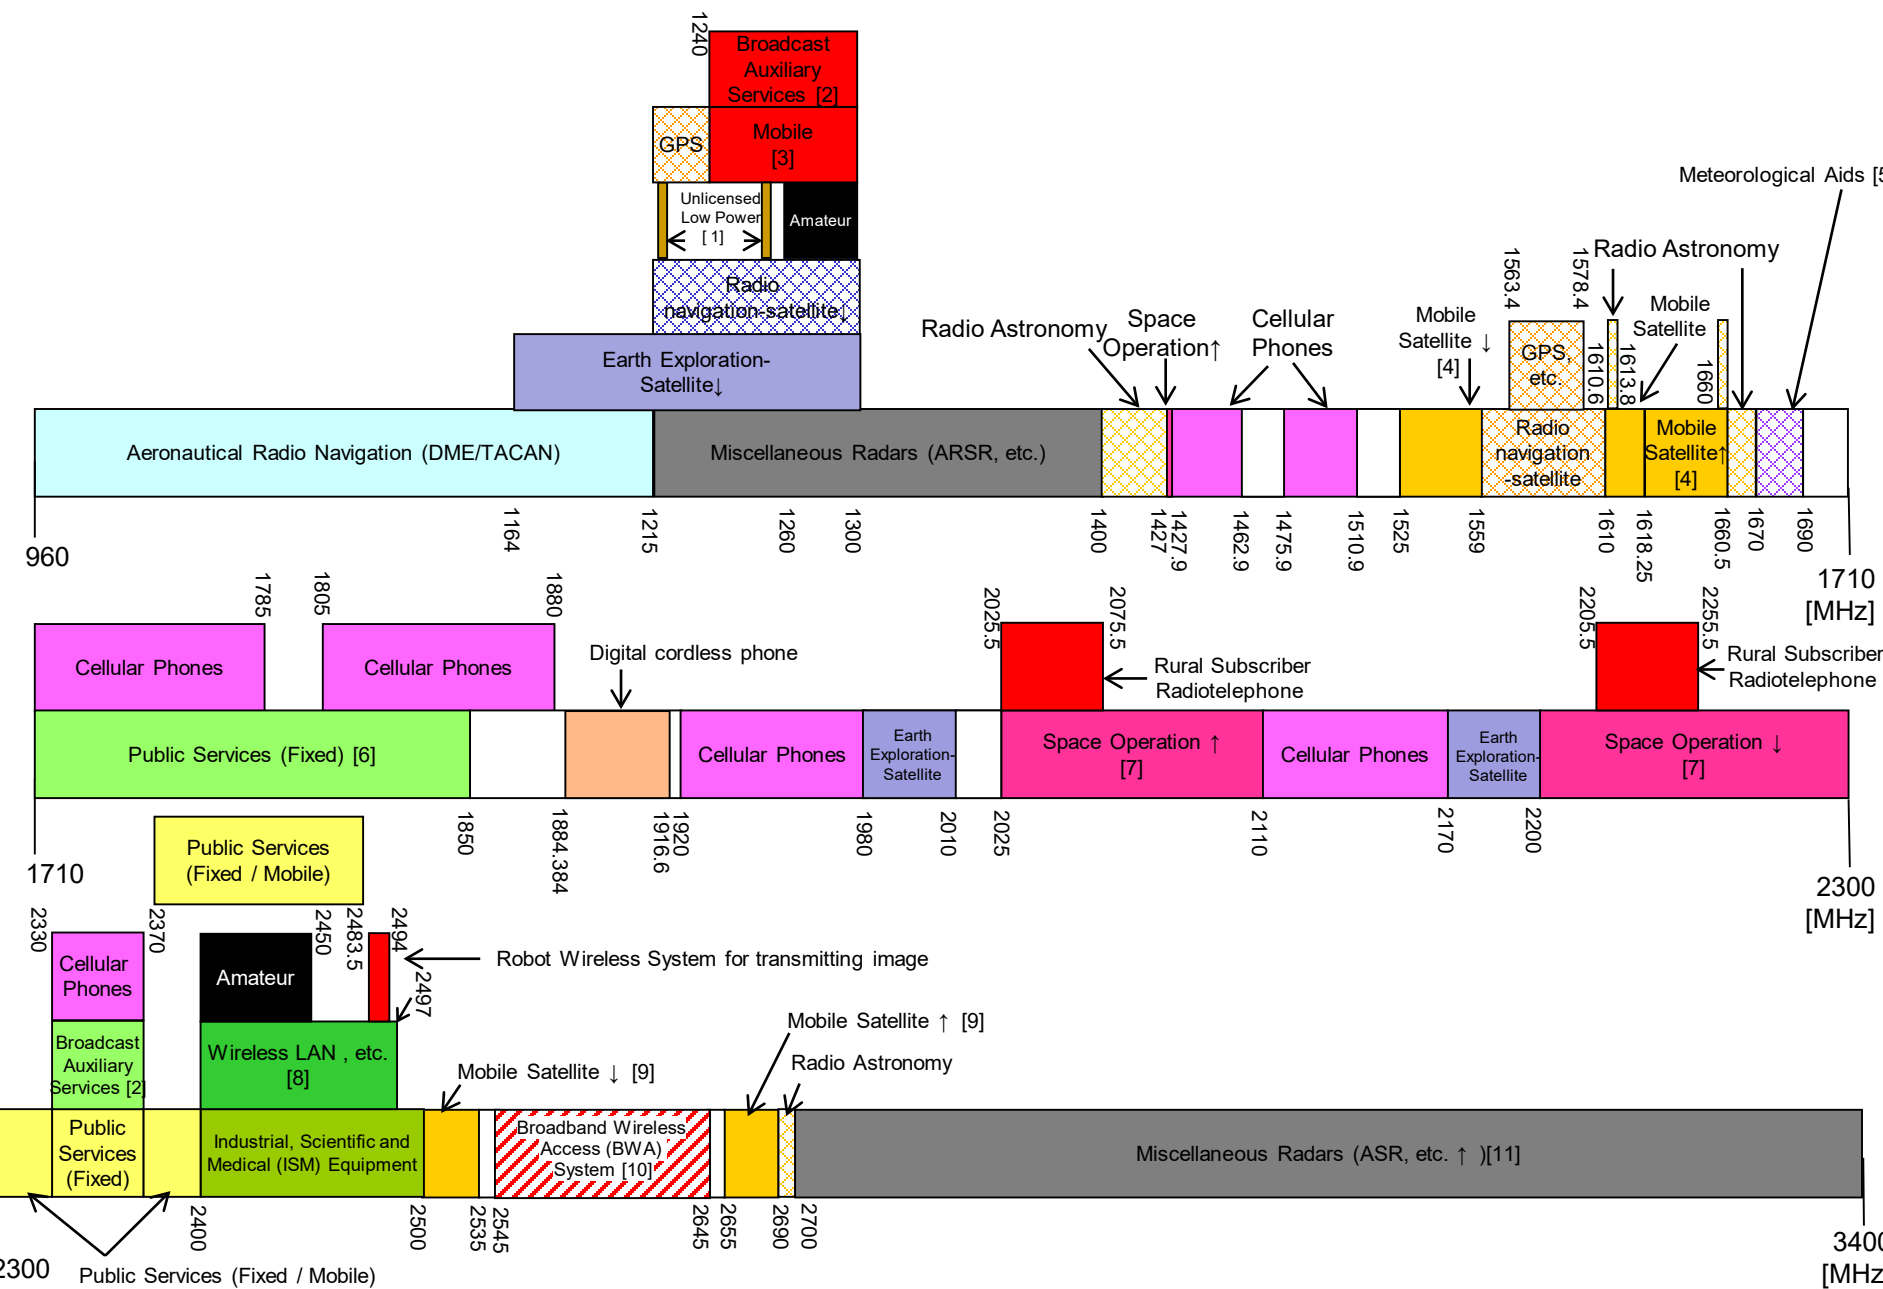

960MHz~3400MHz

Supplementary Information on Situation of Spectrum Use

【960 - 3400 MHz】

No.	Frequency Band (MHz)	Principal Use
[1]	1216 - 1217, 1252 - 1253	Unlicensed low power stations such as implantable data transmission equipment
[2]	1240 - 1300, 2330 - 2370	TV program material transmission by broadcasters
[3]	1240 - 1260	Radio microphones
	1274 - 1289	Portable stations for image transmission
[4]	1525 - 1559, 1618.25 - 1660.5	Mobile satellite communications services by INMARSAT, etc.
[5]	1670 - 1690	Data transmission for the meteorological satellites and radio sondes
[6]	1710—1850	The use is allowed only until 31 March 2025
[7]	2025 - 2110, 2200 - 2300	Satellite control and rocket tracking
[8]	2400 - 2497	Wireless LAN etc. 2400-2483.5MHz : Low power data communication system, RFID 2471-2497MHz : Low power data communication system 2412MHz, 2437MHz, 2462MHz, 2484MHz:WPT
[9]	2500 - 2535, 2655 – 2690	Mobile satellite communications services
[10]	2545 - 2645	2545 - 2575MHz and 2595 - 2645MHz bands are used for mobile communication in nation wide. 2575 - 2595MHz band is used for mobile/fixed communication in rural areas.
[11]	2700 - 3400	Radar for ship navigation etc.